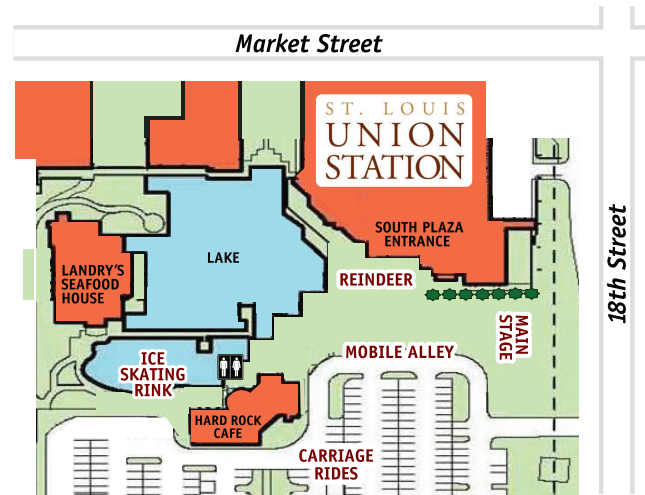

St. Louis Metropolitan Police Department
St. Louis City Parks Department
St. Louis City Streets Department